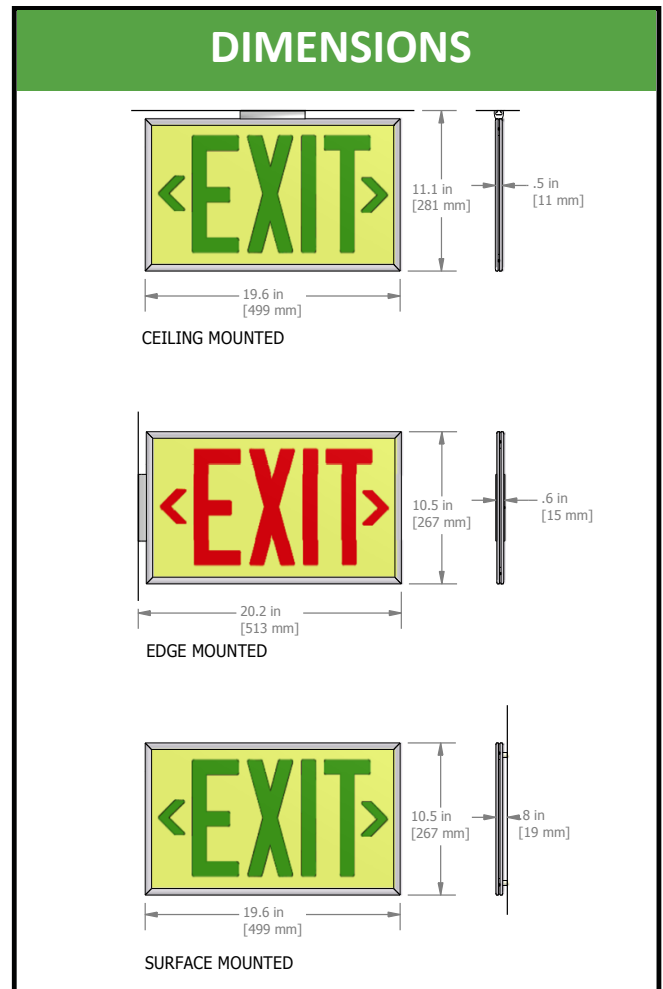

PRODUCT FEATURES

- LEED points qualified for energy conservation and sustainability
- 50/75-foot visibility rating
- No electricity or batteries required
- Indoor installation
- Standard twenty-five (25) year warranty
- Non-toxic, non-radioactive
- Requires exposure to a minimum of 54 lux (5-foot candles) of LED, Fluorescent, Mercury Vapor or Metal Halide light on sign face during building occupancy
- UL924-listed (listing no. E344049/4RG2) for High-Location and Floor Proximity Use
- **NFPA101 Life Safety Code & NFPA 5000 compliant**
- **IBC-International Building Code compliant**
- **California Building Code compliant**

SLOPED CEILING MOUNTED

See back for details.

75 FOOT RATED VISIBILITY	
Part Number	Sign Description
EX424246-75R-CA	Single Sided with Red Letters. Includes Frame and Universal Mounting Kit. 75ft Visibility.
2X-EX424246-75R-CA	Double Sided with Red Letters. Includes Frame and Universal Mounting Kit. 75ft Visibility.
EX424246-75G-CA	Single Sided with Green Letters. Includes Frame and Universal Mounting Kit. 75ft Visibility.
E2X-EX424246-75G-CA	Double Sided with Green Letters. Includes Frame and Universal Mounting Kit. 75ft Visibility.
EX405229-75R	Exit Sign with Red Letters. 75ft Visibility. (SIGN ONLY)
EX405229-75G	Exit Sign with Green Letters. 75ft Visibility. (SIGN ONLY)
ALU-EX75	Frame and Universal Mounting Kit for the EX405229-75R and EX405229-75G. (Sign not included)