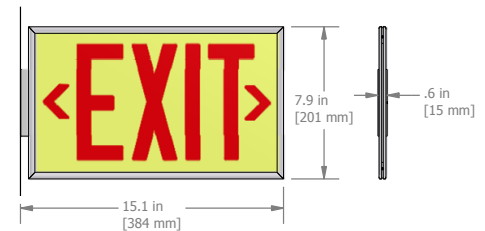

EDGE MOUNTED