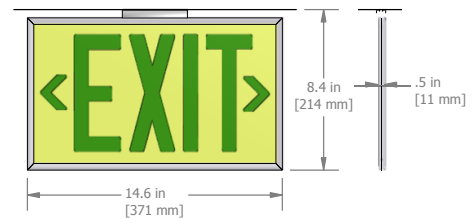

50 FOOT RATED VISIBILITY

Part Number	Sign Description	Weight
EX371201-50R-CA	Single Sided with Red Letters. Includes Frame and Universal Mounting Kit. 50ft Visibility.	2.8 lbs
2X-EX371201-50R-CA	Double Sided with Red Letters. Includes Frame and Universal Mounting Kit. 50ft Visibility.	3.5 lbs
EX371201-50G-CA	Single Sided with Green Letters. Includes Frame and Universal Mounting Kit. 50ft Visibility.	2.8 lbs
2X-EX371201-50G-CA	Double Sided with Green Letters. Includes Frame and Universal Mounting Kit. 50ft Visibility.	3.5 lbs
EX353183-50R	Exit Sign with Red Letters. 50ft Visibility. (SIGN ONLY)	0.7 lbs
EX353183-50G	Exit Sign with Green Letters. 50ft Visibility. (SIGN ONLY)	0.7 lbs
ALU-EX50	Frame and Universal Mounting Kit for the EX353183-50R and EX353183-50G. (Sign not included)	2.2 lbs

DIMENSIONS

CEILING MOUNTED