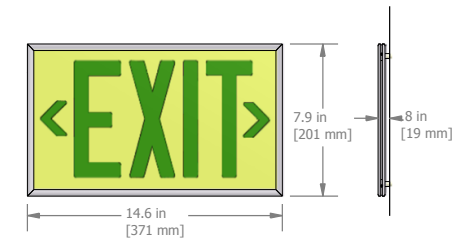

SURFACE MOUNTED

Contact Ecoglo Inc. for a quick quote or to obtain more information about our emergency lighting products.

Ecoglo Inc.
241 Main Street, Suite 100
Buffalo, New York 14203
USA

Phone: 888.679.4022
Fax: 877.679.4022
www.ecoglo.us
InfoEcoglo@Accessproducts.com

BIMready

Phone: 888.679.4022